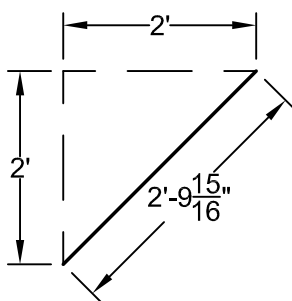

6" RADIUS

1' RADIUS

2' RADIUS

4' RADIUS

4' CORNER LENGTH

**25" RADIUS
(DESJOYAUX)**

**50" RADIUS
(DESJOYAUX)**

6" CUT-OFF

2' CUT-OFF

2'-10" CUT-OFF

FOX CUT-OFF

OLD CASCADE / DAUPHIN
9" RADIUS @ TOP OF CORNER
3" RADIUS @ BASE OF CORNER

POLYNESIAN SF-1
8" CUT-OFF @ TOP OF CORNER
SQUARE @ BASE OF CORNER