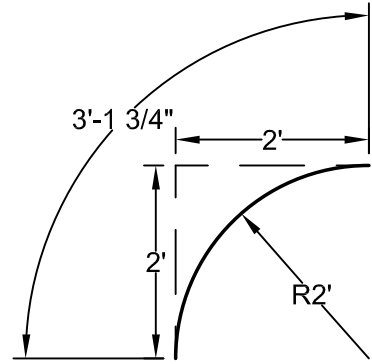

6" RADIUS

1' RADIUS

2' RADIUS

4' RADIUS

4' CORNER LENGTH

**25" RADIUS
(DESJOYAUX)**

**50" RADIUS
(DESJOYAUX)**

6" CUT-OFF

2' CUT-OFF

2'-10" CUT-OFF

FOX CUT-OFF

OLD CASCADE / DAUPHIN
9" RADIUS @ TOP OF CORNER
3" RADIUS @ BASE OF CORNER

POLYNESIAN SF-1
8" CUT-OFF @ TOP OF CORNER
SQUARE @ BASE OF CORNER