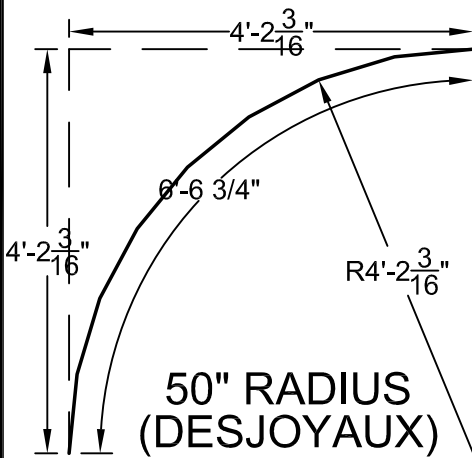

6" RADIUS

1' RADIUS

2' RADIUS

4' RADIUS

4' CORNER LENGTH

**25" RADIUS
(DESJOYAUX)**

**50" RADIUS
(DESJOYAUX)**

6" CUT-OFF

2' CUT-OFF

2'-10" CUT-OFF

FOX CUT-OFF

OLD CASCADE / DAUPHIN
9" RADIUS @ TOP OF CORNER
3" RADIUS @ BASE OF CORNER

POLYNESIAN SF-1
8" CUT-OFF @ TOP OF CORNER
SQUARE @ BASE OF CORNER