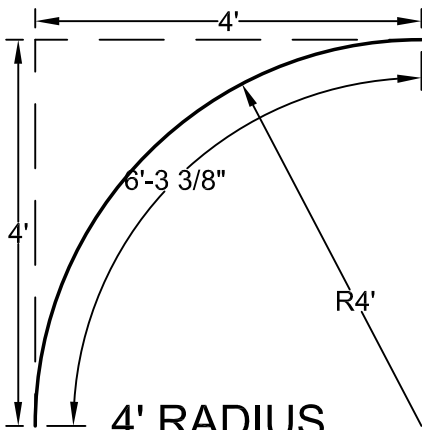

6" RADIUS

1' RADIUS

2' RADIUS

4' RADIUS

4' CORNER LENGTH

**25" RADIUS
(DESJOYAUX)**

**50" RADIUS
(DESJOYAUX)**

6" CUT-OFF

2' CUT-OFF

2'-10" CUT-OFF

FOX CUT-OFF

OLD CASCADE / DAUPHIN
9" RADIUS @ TOP OF CORNER
3" RADIUS @ BASE OF CORNER

POLYNESIAN SF-1
8" CUT-OFF @ TOP OF CORNER
SQUARE @ BASE OF CORNER