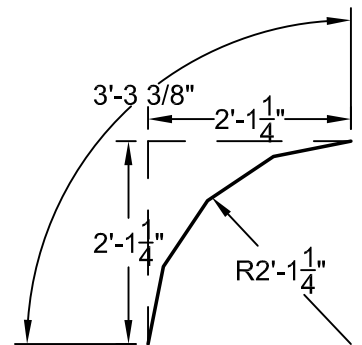

6" RADIUS

1' RADIUS

2' RADIUS

4' RADIUS

4' CORNER LENGTH

**25" RADIUS
(DESJOYAUX)**

**50" RADIUS
(DESJOYAUX)**

6" CUT-OFF

2' CUT-OFF

2'-10" CUT-OFF

FOX CUT-OFF

OLD CASCADE / DAUPHIN
9" RADIUS @ TOP OF CORNER
3" RADIUS @ BASE OF CORNER

POLYNESIAN SF-1
8" CUT-OFF @ TOP OF CORNER
SQUARE @ BASE OF CORNER