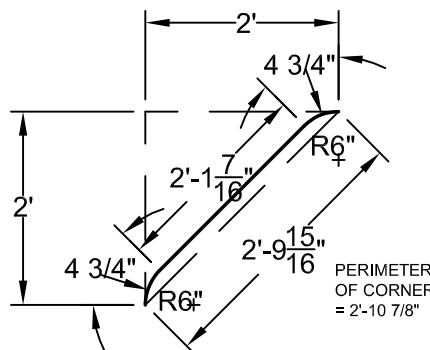

6" RADIUS

1' RADIUS

2' RADIUS

4' RADIUS

4' CORNER LENGTH

**25" RADIUS
(DESJOYAUX)**

**50" RADIUS
(DESJOYAUX)**

6" CUT-OFF

2' CUT-OFF

2'-10" CUT-OFF

FOX CUT-OFF

OLD CASCADE / DAUPHIN
9" RADIUS @ TOP OF CORNER
3" RADIUS @ BASE OF CORNER

POLYNESIAN SF-1
8" CUT-OFF @ TOP OF CORNER
SQUARE @ BASE OF CORNER