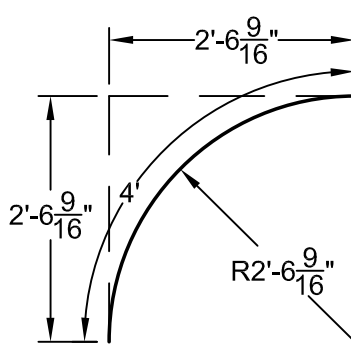

6" RADIUS

1' RADIUS

2' RADIUS

4' RADIUS

4' CORNER LENGTH

**25" RADIUS
(DESJOYAUX)**

**50" RADIUS
(DESJOYAUX)**

6" CUT-OFF

2' CUT-OFF

2'-10" CUT-OFF

FOX CUT-OFF

OLD CASCADE / DAUPHIN
9" RADIUS @ TOP OF CORNER
3" RADIUS @ BASE OF CORNER

POLYNESIAN SF-1
8" CUT-OFF @ TOP OF CORNER
SQUARE @ BASE OF CORNER