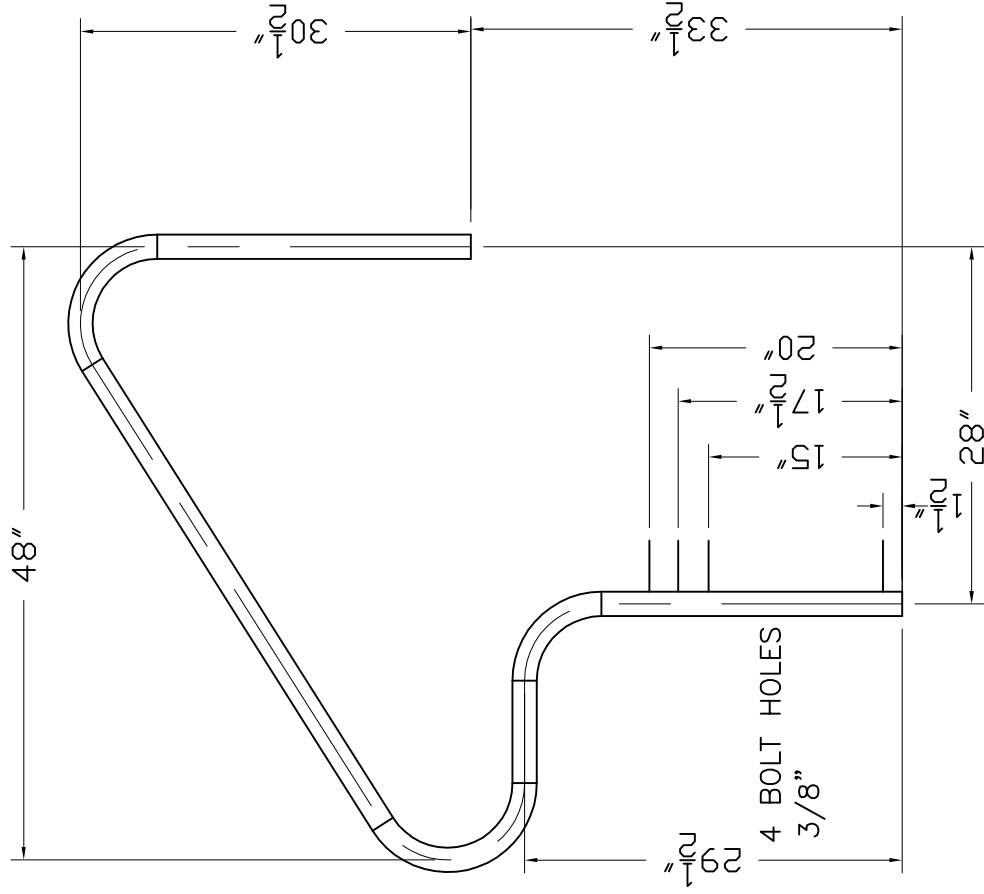

DROP IN STAIR HANDRAIL

PART NUMBER	APPROX. RAIL SETBACK FROM EDGE OF POOL
STP-CFG-IDS-6	15"
STP-CFG-IDS-9	16"
STP-CFG-IDS-55	19"
STP-CFG-IDS-90	19"
HAND RAIL AND HARDWARE INCLUDED WITH DROP IN STEPS	

Pool Products