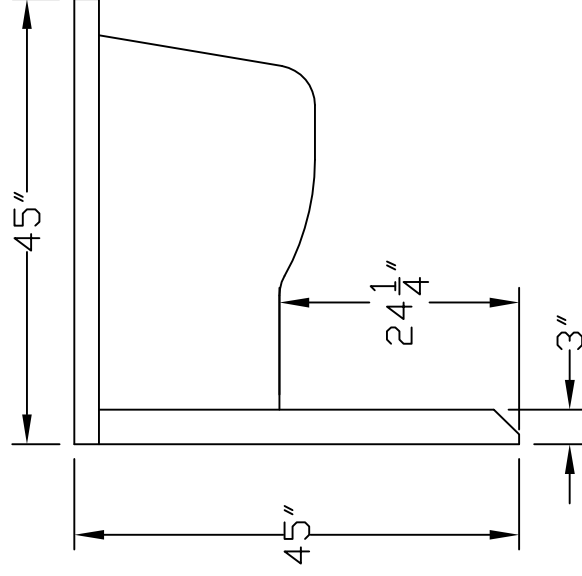

5-Jets
1-AirControl

PART NUMBERS	DESCRIPTION
STP-CFG-IWS&DL	6FT DOUBLE LOUNGER PLUMBED WHITE
STP-CFG-IWS&DL-BG	6FT DOUBLE LOUNGER PLUMBED BLUE GRANITE
STP-CFG-IWS&DL-GG	6FT DOUBLE LOUNGER PLUMBED GREY GRANITE
FOR 42" WALL POOL KITS	

A HANDRAIL IS RECOMMENDED TO BE INSTALLED WITH EVERY STEP.