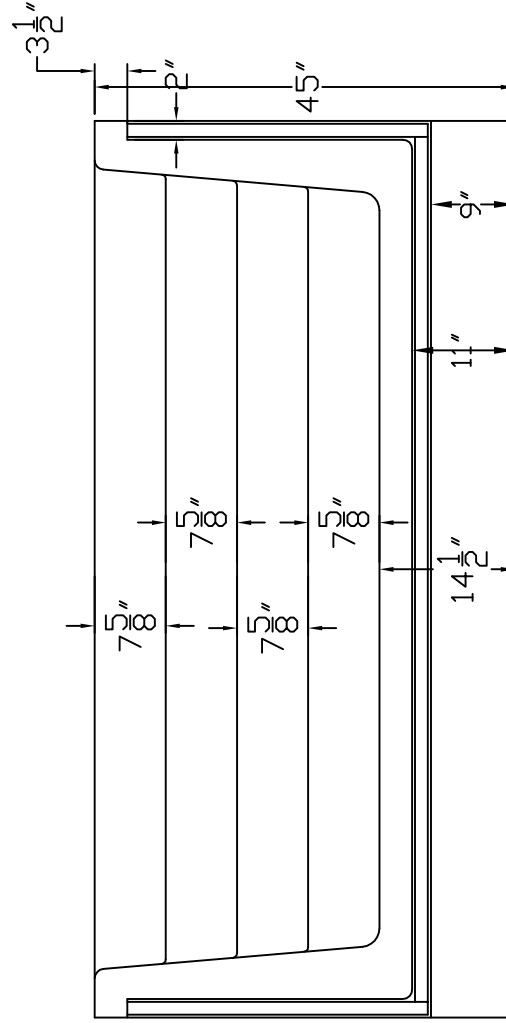

PART NUMBERS	DESCRIPTION
STP-CFG-IWS-8	8FT STRAIGHT STEP WHITE
STP-CFG-IWS-8-GG	8FT STRAIGHT STEP GREY GRANITE
STP-CFG-IWS-8-BG	8FT STRAIGHT STEP BLUE GRANITE
FOR 42" WALL POOL KITS TL - 8 package RECOMMENDED	

A HANDRAIL IS RECOMMENDED TO BE INSTALLED WITH EVERY STEP.

PAGE: 12