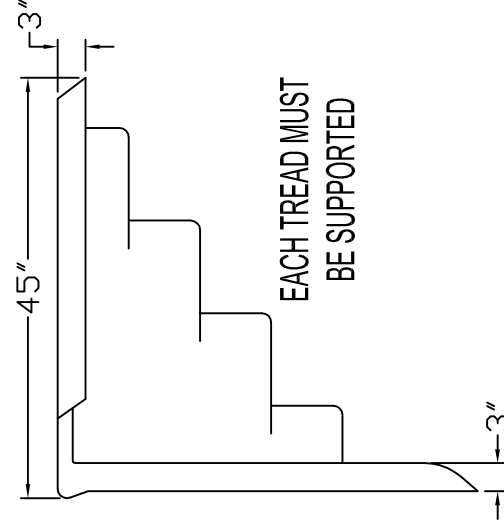

PART NUMBERS	DESCRIPTION
STP-CFG-IWS-8	8FT STRAIGHT STEP WHITE
STP-CFG-IWS-8-GG	8FT STRAIGHT STEP GREY GRANITE
STP-CFG-IWS-8-BG	8FT STRAIGHT STEP BLUE GRANITE
FOR 42" WALL POOL KITS TL - 8 package RECOMMENDED	

A HANDRAIL IS RECOMMENDED TO BE INSTALLED WITH EVERY STEP.

PAGE: 12