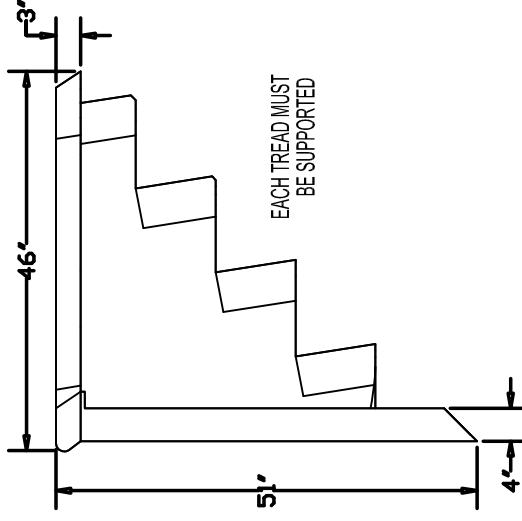

PART NUMBERS	DESCRIPTION
STP-CFG-IWS-8X4	8FT STRAIGHT STEP WHITE 48" WALL
STP-CFG-IWS-8X4 - BG	8FT STRAIGHT STEP BLUE GRANITE 48" WALL
STP-CFG-IWS-8X4 - GG	8FT STRAIGHT STEP GREY GRANITE 48" WALL
FOR 48" WALL POOL KIT TTL-8 package RECOMMENDED	

TRIAC Pool Products
LATHAM SPLASH CANADA INC.
 430 Finley Avenue, Ajax, ONTARIO, CANADA L1S 2E3
 fax: (905)683-0708 tel: (905)428-6990 email: custserv@triac.com

A HANDRAIL IS RECOMMENDED TO BE INSTALLED WITH EVERY STEP.