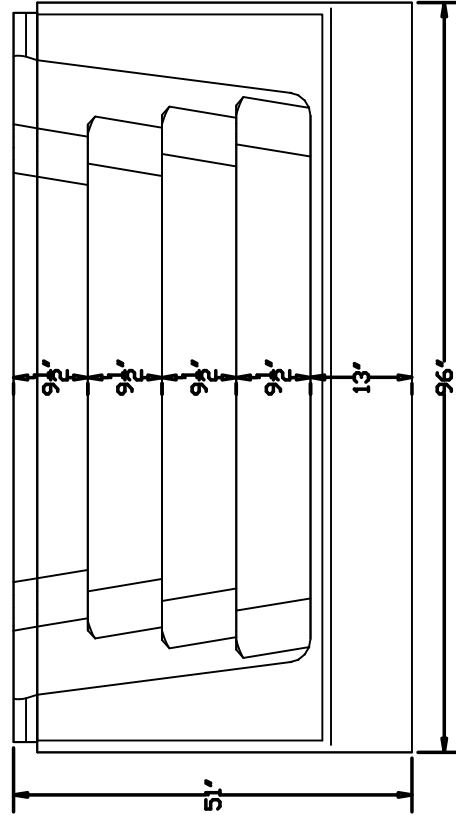

PART NUMBERS	DESCRIPTION
STP-CFG-IWS-8X4	8FT STRAIGHT STEP WHITE 48" WALL
STP-CFG-IWS-8X4 - BG	8FT STRAIGHT STEP BLUE GRANITE 48" WALL
STP-CFG-IWS-8X4 - GG	8FT STRAIGHT STEP GREY GRANITE 48" WALL
FOR 48" WALL POOL KIT TTL-8 package RECOMMENDED	

TRIAC Pool Products
LATHAM SPLASH CANADA INC.
 430 Finley Avenue, Ajax, ONTARIO, CANADA L1S 2E3
 fax: (905)683-0708 tel: (905)428-6990 email: custserv@triac.com

A HANDRAIL IS RECOMMENDED TO BE INSTALLED WITH EVERY STEP.