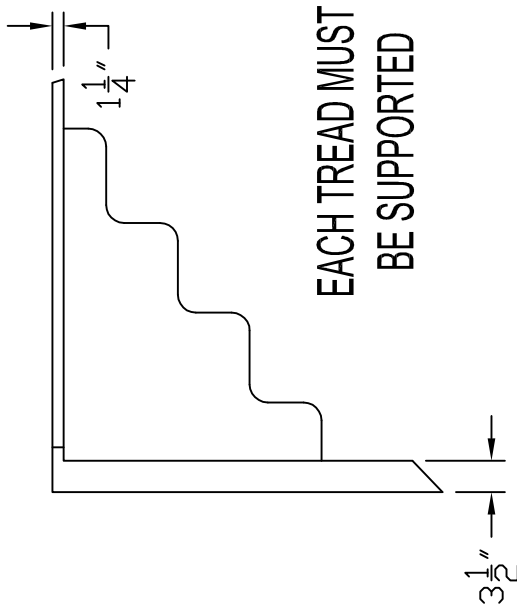

PART NUMBERS	DESCRIPTION
STP-CFG-MS-8-CD	8FT STRAIGHT STEP CANTILEVER WHITE
STP-CFG-MS-8-CD-GG	8FT STRAIGHT STEP CANTILEVER GREY GRANITE
STP-CFG-MS-8-CD-BG	8FT STRAIGHT STEP CANTILEVER BLUE GRANITE
FOR 42" WALL POOL KITS TTL- 8 package RECOMMENDED	

**TRIAC** Pool Products

**LATHAM SPLASH CANADA INC.**  
 430 Finley Avenue, Ajax, ONTARIO, CANADA L1S 2E3  
 fax: (905)683-0708 tel: (905)428-6990 email: custserv@triac.com

A HANDRAIL IS RECOMMENDED TO BE INSTALLED WITH EVERY STEP.