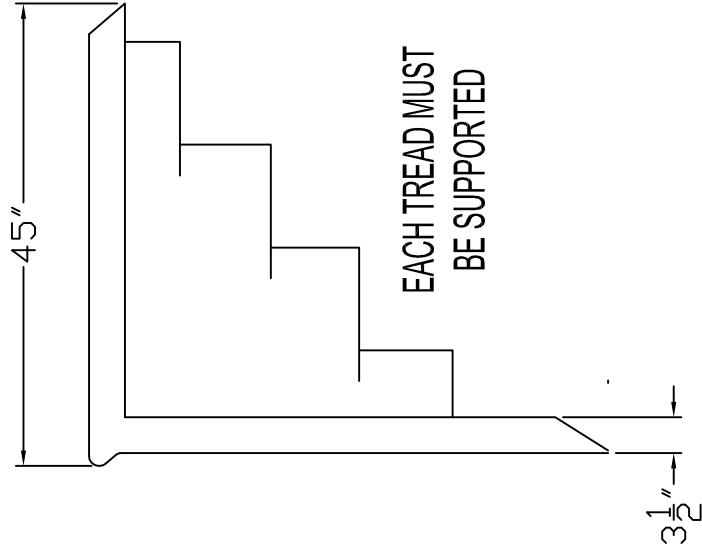

PART NUMBERS	DESCRIPTION
STP-CFG-IWS-6X4	6FT STRAIGHT STEP WHITE 48" WALL
STP-CFG-IWS-6X4-BG	6FT STRAIGHT STEP BLUE GRANITE 48" WALL
STP-CFG-IWS-6X4-GG	6FT STRAIGHT STEP GREY GRANITE 48" WALL
FOR 48" WALL POOL KIT TTL-6 package RECOMMENDED	

TRIAC Pool Products

LATHAM SPLASH CANADA INC.
 430 Finley Avenue, Ajax, ONTARIO, CANADA L1S 2E3
 fax: (905)683-0708 tel: (905)428-6990 email: custiserv@triac.com

A HANDRAIL IS RECOMMENDED TO BE INSTALLED WITH EVERY STEP.