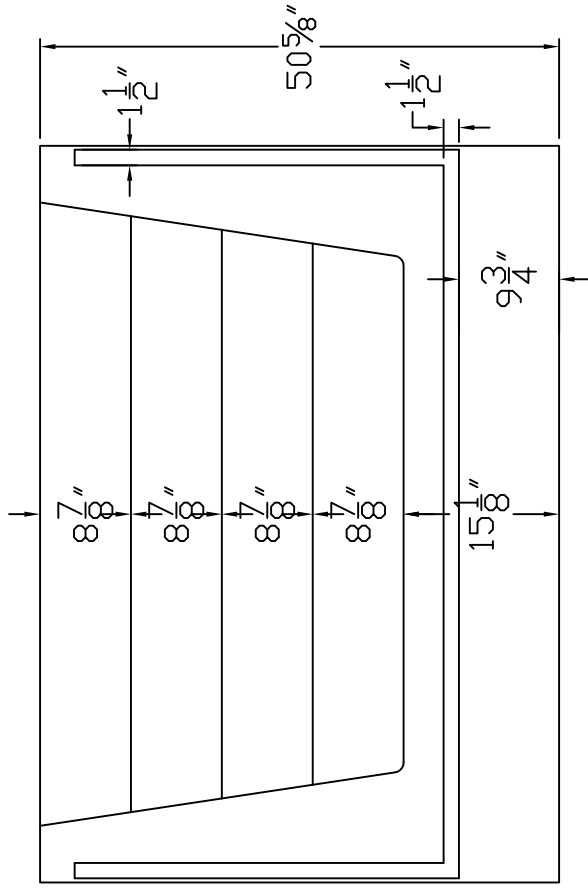

PART NUMBERS	DESCRIPTION
STP-CFG-IWS-6X4	6FT STRAIGHT STEP WHITE 48" WALL
STP-CFG-IWS-6X4-BG	6FT STRAIGHT STEP BLUE GRANITE 48" WALL
STP-CFG-IWS-6X4-GG	6FT STRAIGHT STEP GREY GRANITE 48" WALL
FOR 48" WALL POOL KIT TTL-6 package RECOMMENDED	

TRIAC Pool Products

LATHAM SPLASH CANADA INC.
 430 Finley Avenue, Ajax, ONTARIO, CANADA L1S 2E3
 fax: (905)683-0708 tel: (905)428-6990 email: custiserv@triac.com

A HANDRAIL IS RECOMMENDED TO BE INSTALLED WITH EVERY STEP.