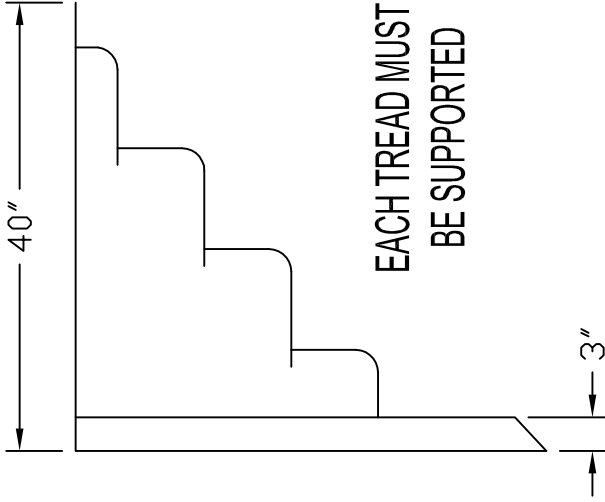

PART NUMBERS	DESCRIPTION
STP-CFG-IWS-6-CD	6FT STRAIGHT STEP CANTILEVER WHITE
STP-CFG-IWS-6-CD-GG	6FT STRAIGHT STEP CANTILEVER GREY GRANITE
STP-CFG-IWS-6-CD-BG	6FT STRAIGHT STEP CANTILEVER BLUE GRANITE
FOR 42" WALL POOL KITS TTL-6 package RECOMMENDED	

A HANDRAIL IS RECOMMENDED TO BE INSTALLED WITH EVERY STEP.

TRIAC Pool Products
LATHAM SPLASH CANADA INC.
 430 Finley Avenue, Ajax, ONTARIO, CANADA L1S 2E3
 fax: (905)683-0708 tel: (905)428-6990 email: custiserv@triac.com