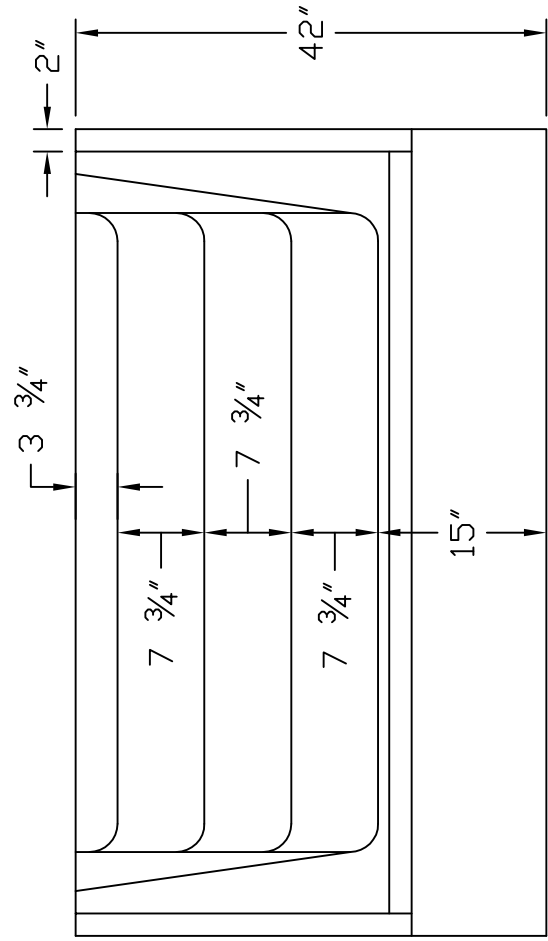

PART NUMBERS	DESCRIPTION
STP-CFG-IWS-6-CD	6FT STRAIGHT STEP CANTILEVER WHITE
STP-CFG-IWS-6-CD-GG	6FT STRAIGHT STEP CANTILEVER GREY GRANITE
STP-CFG-IWS-6-CD-BG	6FT STRAIGHT STEP CANTILEVER BLUE GRANITE
FOR 42" WALL POOL KITS TTL-6 package RECOMMENDED	

A HANDRAIL IS RECOMMENDED TO BE INSTALLED WITH EVERY STEP.

TRIAC Pool Products
LATHAM SPLASH CANADA INC.
 430 Finley Avenue, Ajax, ONTARIO, CANADA L1S 2E3
 fax: (905)683-0708 tel: (905)428-6990 email: custiserv@triac.com