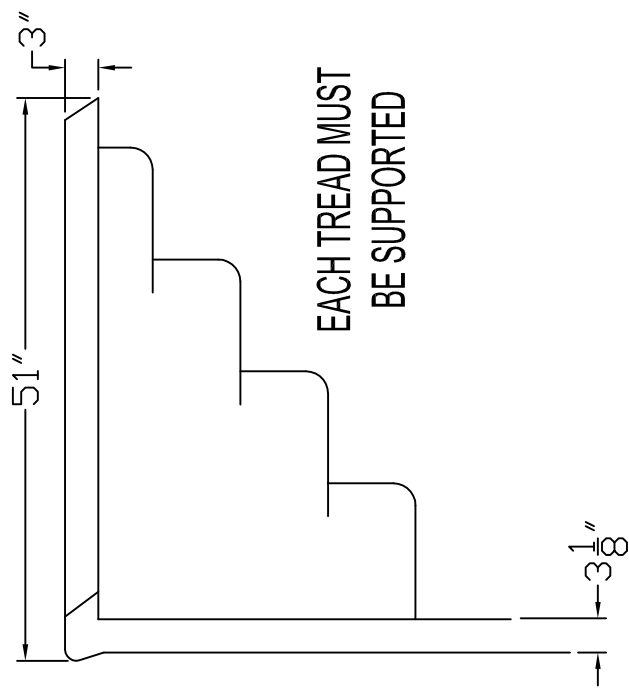

PART NUMBERS	DESCRIPTION
STP-CFG-W/S-6-S	6FT CURVED STEP WHITE
STP-CFG-W/S-6-GG	6FT CURVED STEP GREY GRANITE
STP-CFG-W/S-6-BG	6FT CURVED STEP BLUE GRANITE
FOR 42" WALL POOL KITS TTL-6 package RECOMMENDED	

**TRIAC** Pool Products

LATHAM SPLASH CANADA INC.  
430 Finley Avenue, Ajax, ONTARIO, CANADA L1S 2E3  
fax: (905) 683-0708 tel: (905) 428-6990 email: custserv@triac.com

A HANDRAIL IS RECOMMENDED TO BE INSTALLED WITH EVERY STEP.