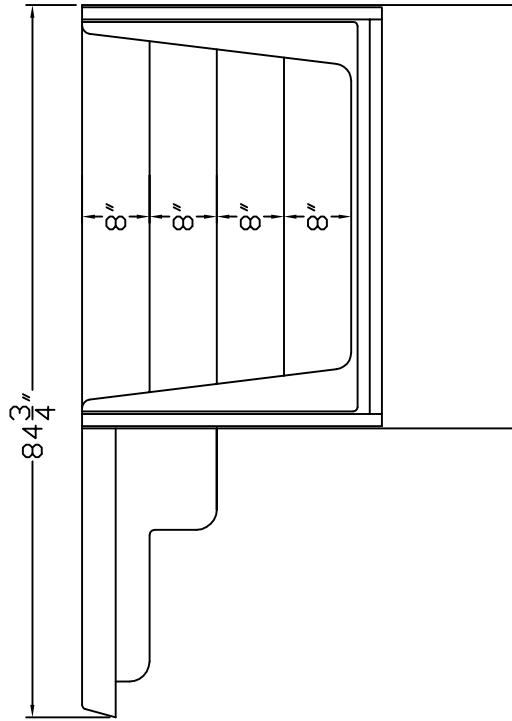

PART NUMBERS	DESCRIPTION
STP-CFG-IWS-4-C	4FT CONTOUR STEP WHITE
STP-CFG-IWS-4-C-BG	4FT CONTOUR STEP BLUE GRANITE
STP-CFG-IWS-4-C-GG	4FT CONTOUR STEP GREY GRANITE
FOR 42" OR 48" WALL POOL KITS TTL - 8 package RECOMMENDED	

A HANDRAIL IS RECOMMENDED TO BE INSTALLED WITH EVERY STEP.

PAGE: 22