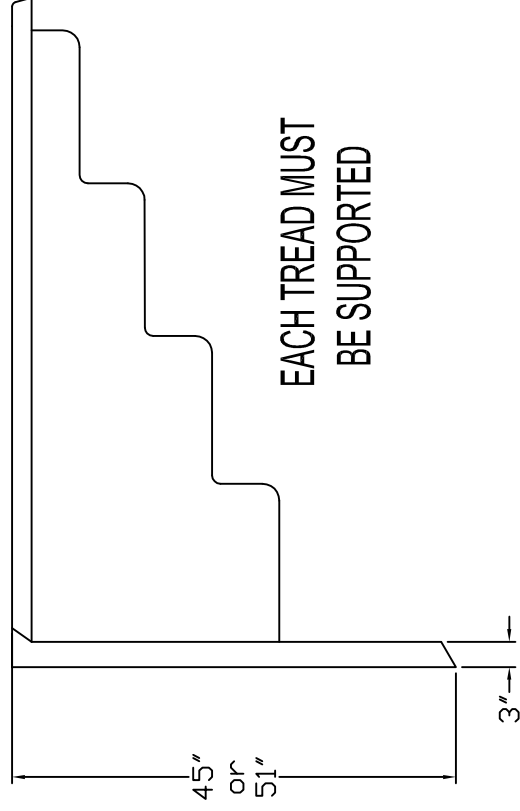

PART NUMBERS	DESCRIPTION
STP-CFG-IWS-4-C	4FT CONTOUR STEP WHITE
STP-CFG-IWS-4-C-BG	4FT CONTOUR STEP BLUE GRANITE
STP-CFG-IWS-4-C-GG	4FT CONTOUR STEP GREY GRANITE
FOR 42" OR 48" WALL POOL KITS TTL - 8 package RECOMMENDED	

A HANDRAIL IS RECOMMENDED TO BE INSTALLED WITH EVERY STEP.

PAGE: 22