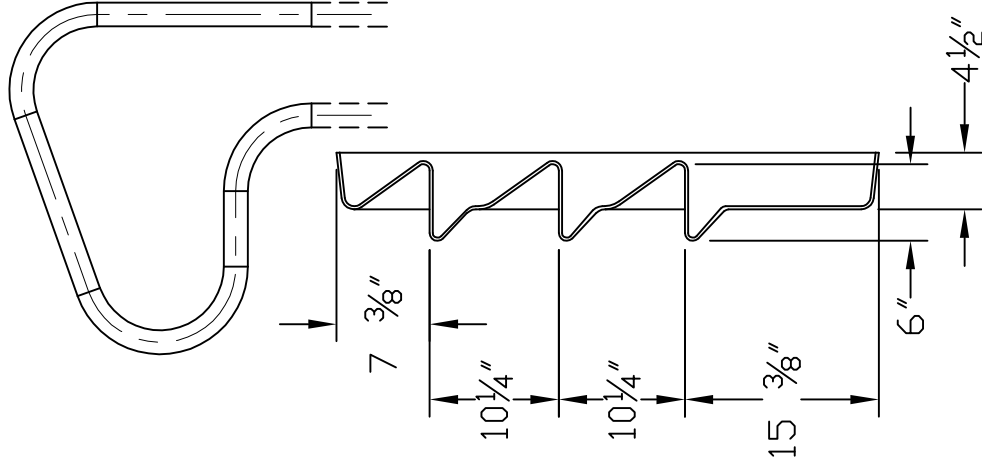

| PART NUMBER | DESCRIPTION |
|--|---------------------------------|
| STP-CFG-IWS-2-L | 2FT IN-WALL LADDER WHITE |
| STP-CFG-IWS-2-L-GG | 2FT IN-WALL LADDER GREY GRANITE |
| STP-CFG-IWS-2-L-BG | 2FT IN-WALL LADDER BLUE GRANITE |
| COMPLETE WITH 2 HANDRAILS & HARDWARE KIT | |

SIDE VIEW