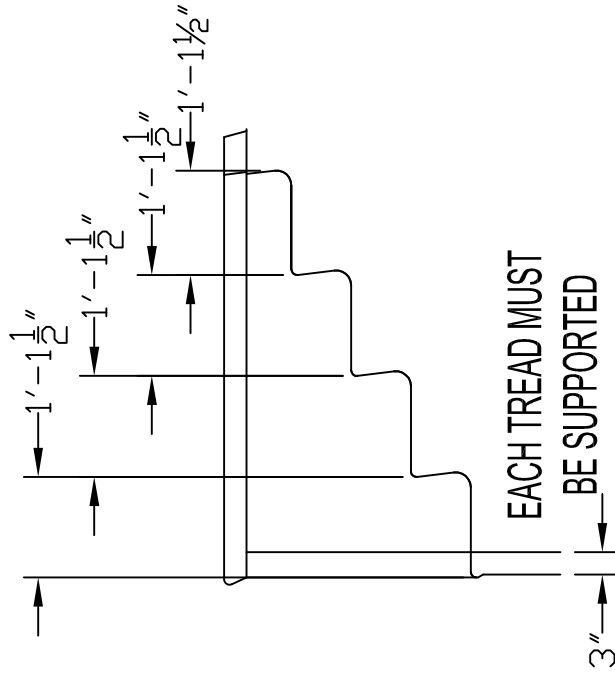

PART NUMBERS	DESCRIPTION
STP-CFG-IWS-11-RW	11FT ROMAN STEP WHITE
STP-CFG-IWS-11-RM-GG	11FT ROMAN STEP GREY GRANITE
STP-CFG-IWS-11-RM-BG	11FT ROMAN STEP BLUE GRANITE
FOR 42" WALL POOL KIT (2) T1L-6 package RECOMMENDED	

EACH TREAD MUST  
BE SUPPORTED

A HANDRAIL IS RECOMMENDED TO BE INSTALLED WITH EVERY STEP.

**TRIAC** Pool Products  
**LATHAM SPLASH CANADA INC.**  
 430 Finley Avenue, Ajax, ONTARIO, CANADA L1S 2E3  
 fax: (905)683-0708 tel: (905)428-6990 email: custserv@triac.com