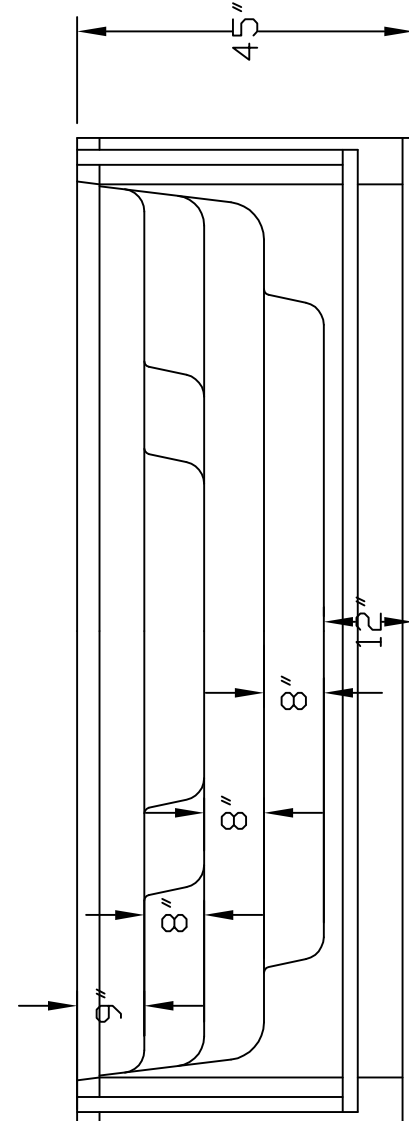

PART NUMBERS	DESCRIPTION
STP-CFG-IWS-11-RW	11FT ROMAN STEP WHITE
STP-CFG-IWS-11-RM-GG	11FT ROMAN STEP GREY GRANITE
STP-CFG-IWS-11-RM-BG	11FT ROMAN STEP BLUE GRANITE
FOR 42" WALL POOL KIT (2) T1L-6 package RECOMMENDED	

EACH TREAD MUST  
BE SUPPORTED

A HANDRAIL IS RECOMMENDED TO BE INSTALLED WITH EVERY STEP.

**TRIAC** Pool Products  
**LATHAM SPLASH CANADA INC.**  
 430 Finley Avenue, Ajax, ONTARIO, CANADA L1S 2E3  
 fax: (905)683-0708 tel: (905)428-6990 email: custserv@triac.com