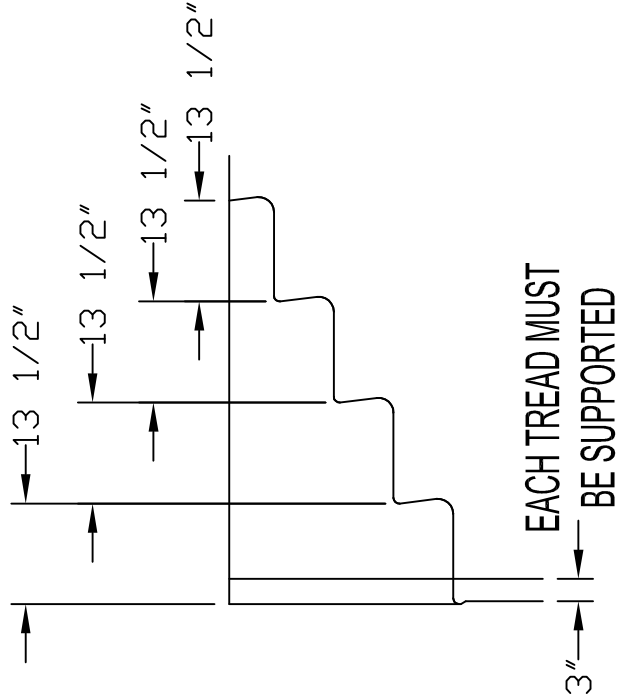

PART NUMBERS	DESCRIPTION
STP-CFG-IWS-11-RM-CD	11FT ROMAN STEP CANTILEVER WHITE
STP-CFG-IWS-11-RM-CD-GG	11FT ROMAN STEP CANTILEVER GREY GRANITE
STP-CFG-IWS-11-RM-CD-BG	11FT ROMAN STEP CANTILEVER BLUE GRANITE

FOR 42" WALL POOL KIT
(2) TTL-6 package RECOMMENDED

A HANDRAIL IS RECOMMENDED TO BE INSTALLED WITH EVERY STEP.

TRIAC Pool Products
LATHAM SPLASH CANADA INC.
 430 Finley Avenue, Ajax, ONTARIO, CANADA L1S 2E3
 fax: (905) 683-0708 tel: (905) 428-6990 email: custserv@triac.com